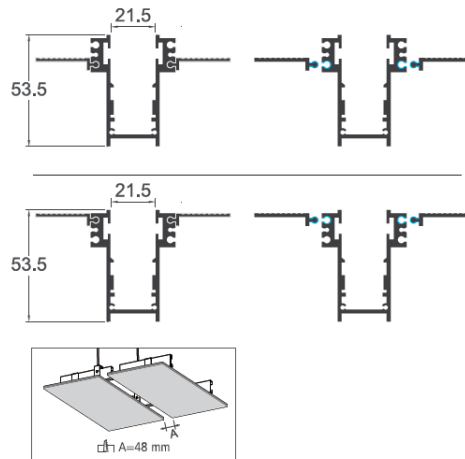

Technical drawing